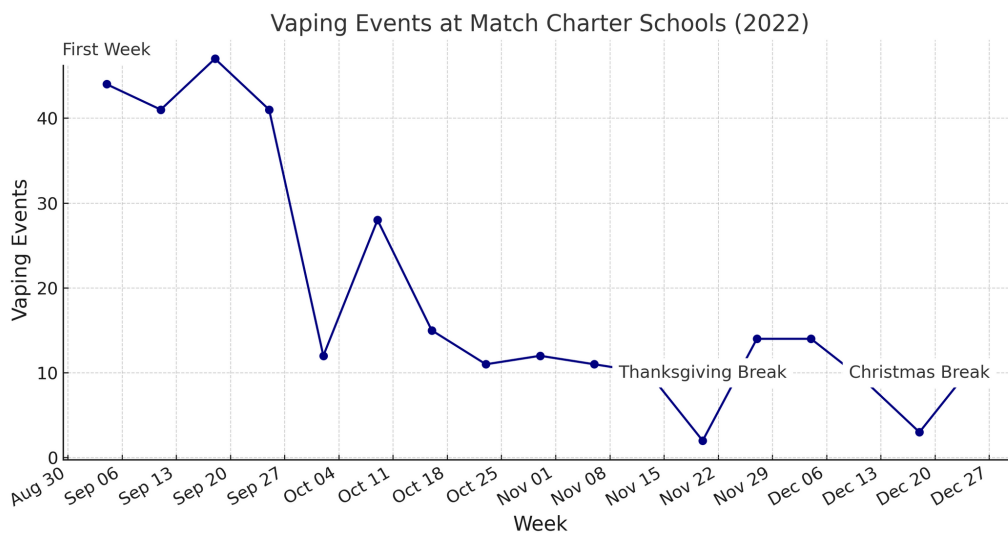

80% Decrease in Vaping in 17 Weeks

3D Sense in Match Charter Schools

Match Charter Schools approached Triton Sensors regarding their multiple Massachusetts locations that were experiencing the vaping epidemic. Match appreciated that they could control the devices in each location from a central office. They deployed 21 3D Sense units to their middle and high school and saw dramatic results within weeks. Match saw a steep reduction in vaping within 5 weeks and a steady decline just a few weeks after.

To achieve these results, Match used the powerful alerts, insights, and reports they received from 3D Sense to respond quickly to vaping alerts. They also used the report features to determine the hotspots and popular times for vaping in each facility and dedicated more resources in those areas during busy hours. Match was able to use the reports feature on Triton Sync to show their board of directors this dramatic decline in vaping. Installing 3D Sense in their bathrooms sent a powerful signal to students, parents, and stakeholders that underage vaping will not be tolerated within the school.